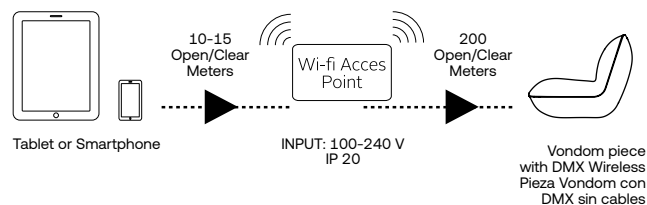

DMX IS FUN!

DMX Wireless Home Wifi Pack

Vondom DMX Wireless Home Wi-Fi Pack is a Wi-Fi access point to control all LED RGBW VONDOM items with your IOS or Android devices.

1* DMX Wireless Standard Configuration
Preset three separate Family products: PLANTERS, LAMPS & FURNITURE.

2* DMX Wireless Customized Configuration
You can send us your customized requirements in order to control individually each item/group and we will set it up. (Max. 8 rooms).