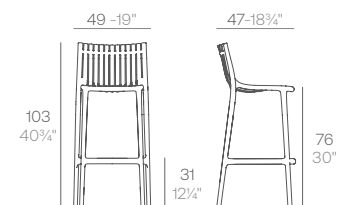

COUNTER STOOL 64,5CM
TABURETE 64,5CM