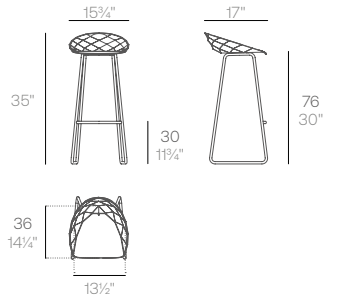

Basic. Básico.

235€
47071

2 uds. 9,1 kg 0,29 m³
2 uds. 20 lb 10,3 ft³

Basic	Self-Watering	Lacquered	LED White	LED RGBW Cable	LED RGBW Battery	LED RGBW DMX* Cable	LED RGBW DMX* Battery