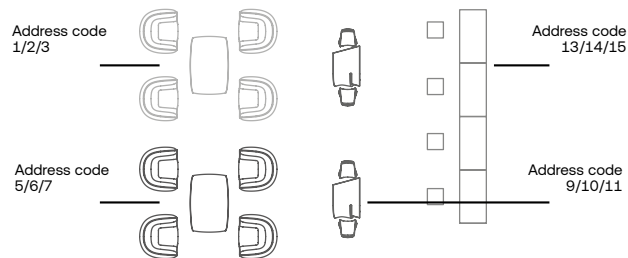

2* Example of DMX Wireless Professional Customized Configuration