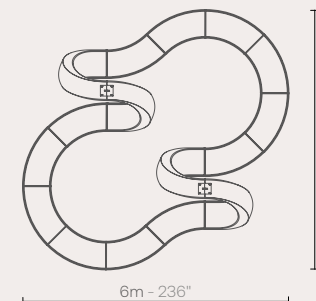

2 x 60007 - AND
12 x 60006 - AND Bench

*DMX Transmitter Required (not included). Find it on the page 253
*Controlador DMX Necesario (no incluido). Encuéntralo en la página 253