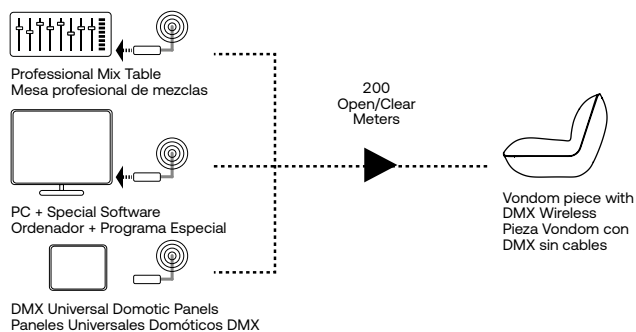

1* DMX Wireless Standard Configuration
Preset three separate Family products: POTS, LAMPS & FURNITURE.

2* DMX Wireless Customized Configuration
You can send us your customized special environment that you want to control independently and we will set it up.