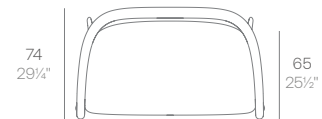

UNE-EN
581-1/2/3

BIFMA
ANSI/BIFMA
X5.4

Fire proof
UNE EN 1021
IMO A.652
UNI 9175
BS 5852

light exposure ISO
4892-2