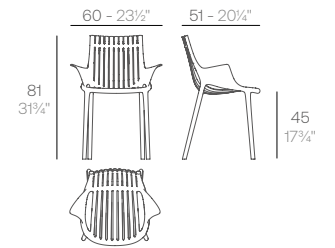

CHAIR WITH ARMS
SILLA CON BRAZOS