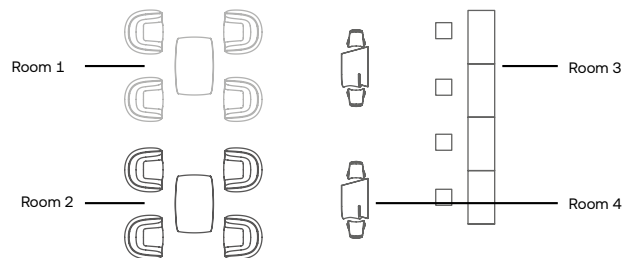

2* Example of DMX Wireless Home Customized Configuration

Remote Control Instructions

- Repeat last order (Re-send order)
- ON / OFF
- A/B/C Groups (A = Furniture and furnishings / B = Planters & Pots / C = Lamps) can be customized, 3 maximum items.
- ABC Controls all groups simultaneously
- Automatic color change
- Memory Button (for programming custom colors) (consult "advanced functions")
- Programmed colors
- Warm White 2700K / Natural White 4000k / Cool White 6500k
- +/- More / less (speed or intensity)

- Remote Control Battery: CR2032
- RF Controller: 433 Mhz / 10-15 meters (30-45 feet) range
- IP20 / indoor use only.